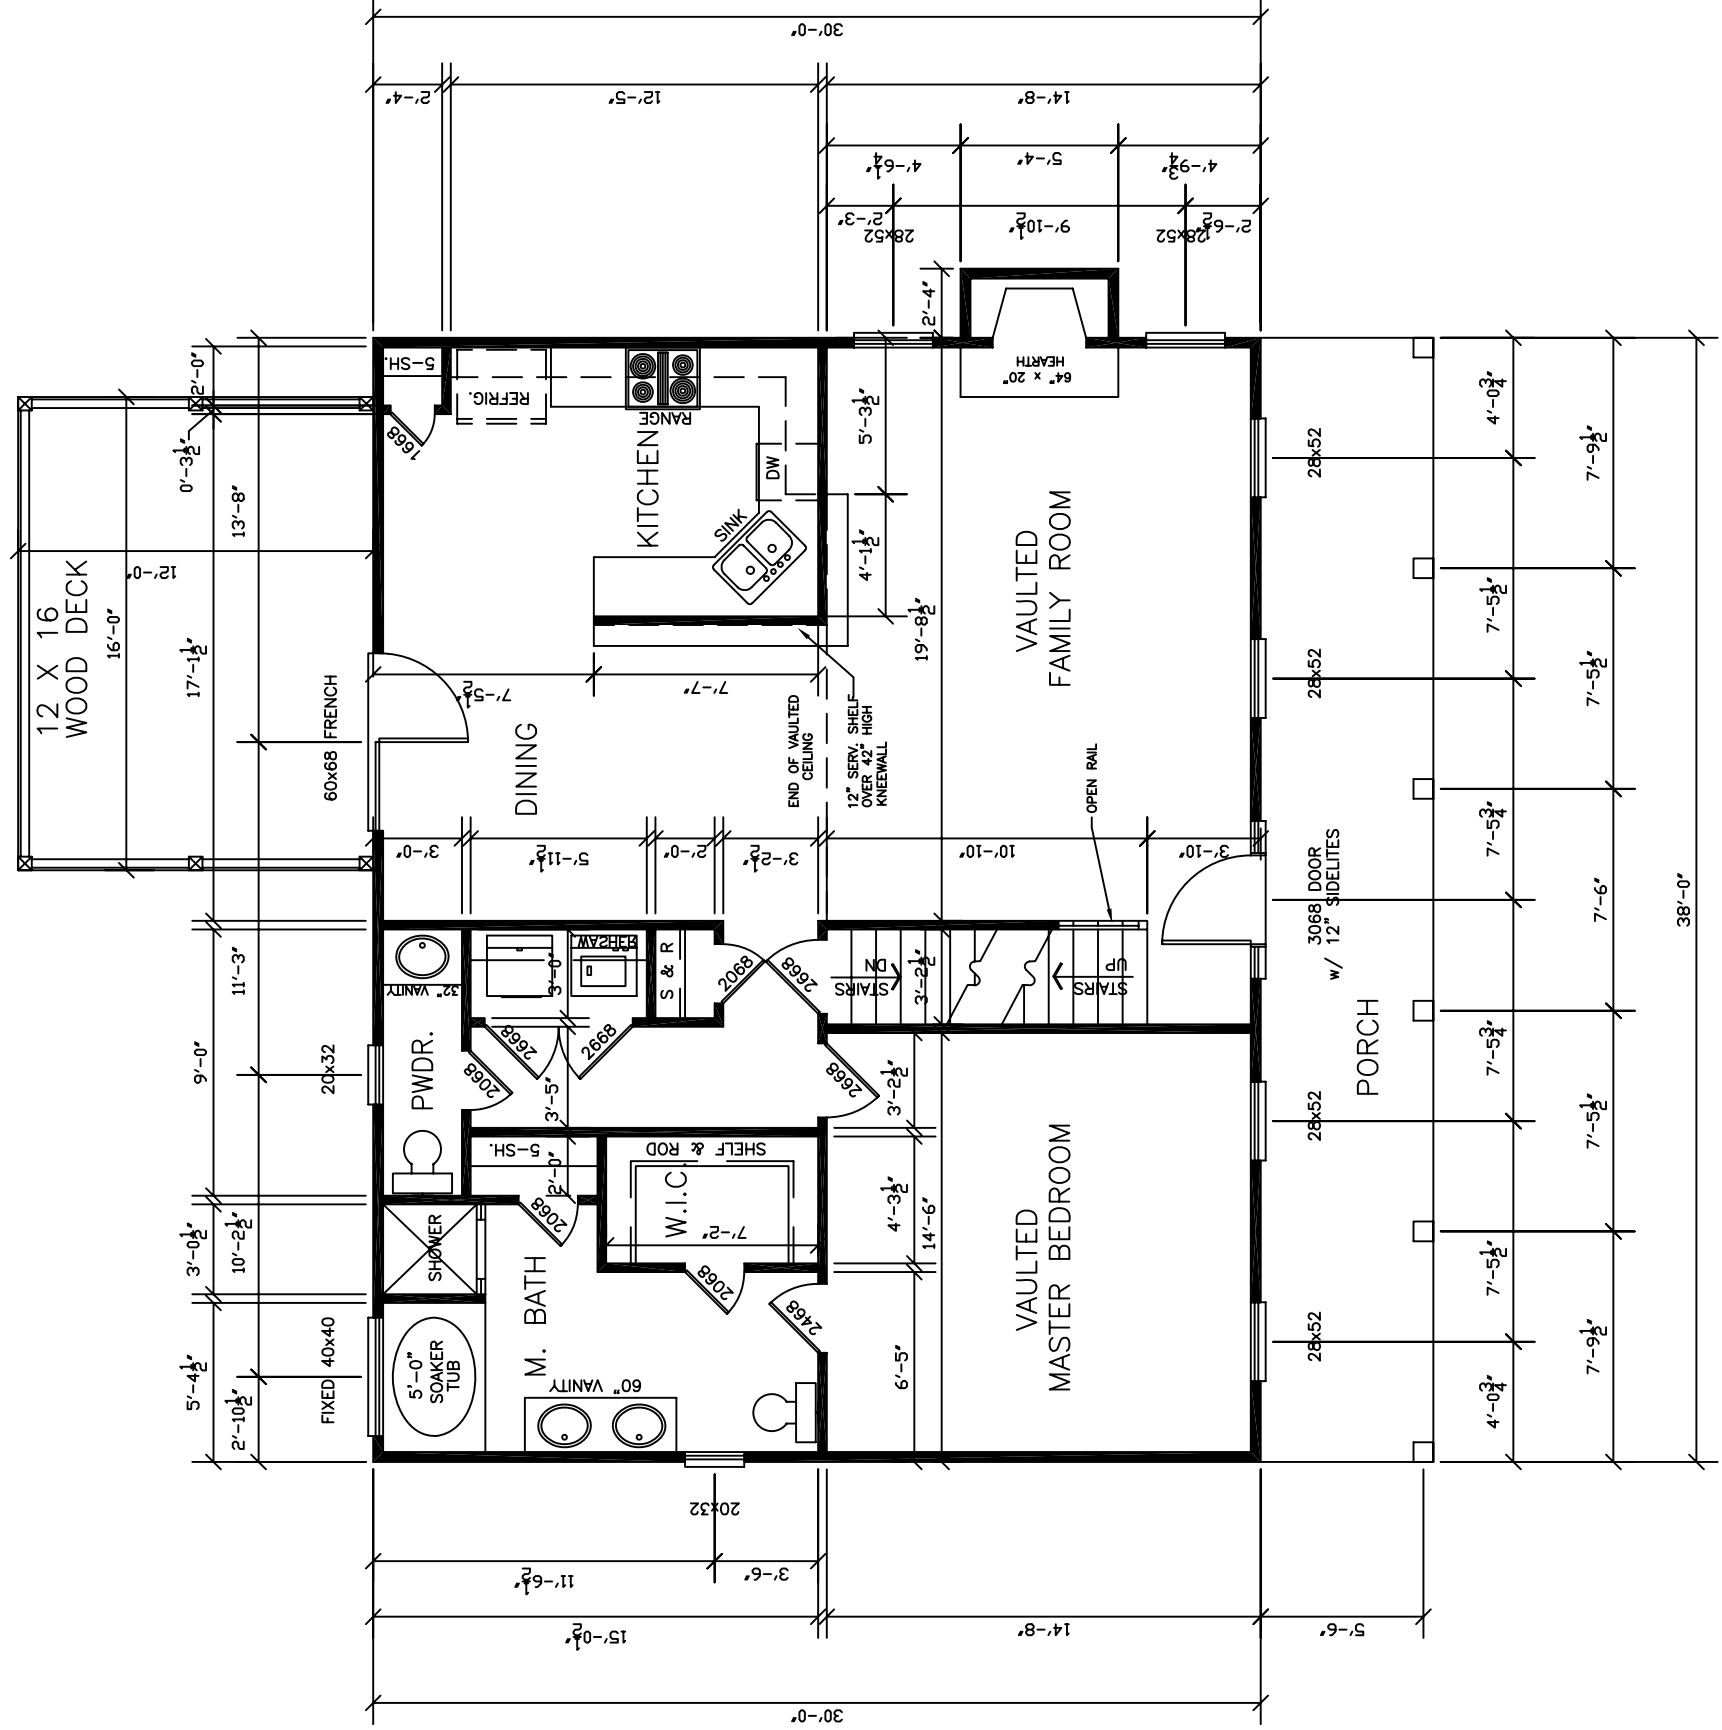

540-890-2970

www.virginiaridge.com

DESIGNED BY
FRANK BETZ ASSOCIATES, INC.
1800 LAKE PARK DRIVE/SUITE 101
SMYRNA, GEORGIA 30080
404/431-0888

THE BARTLETT 1710SF
Lot 11

DATE: 03/01/05

SHEET: A-1

FIRST FLOOR PLAN