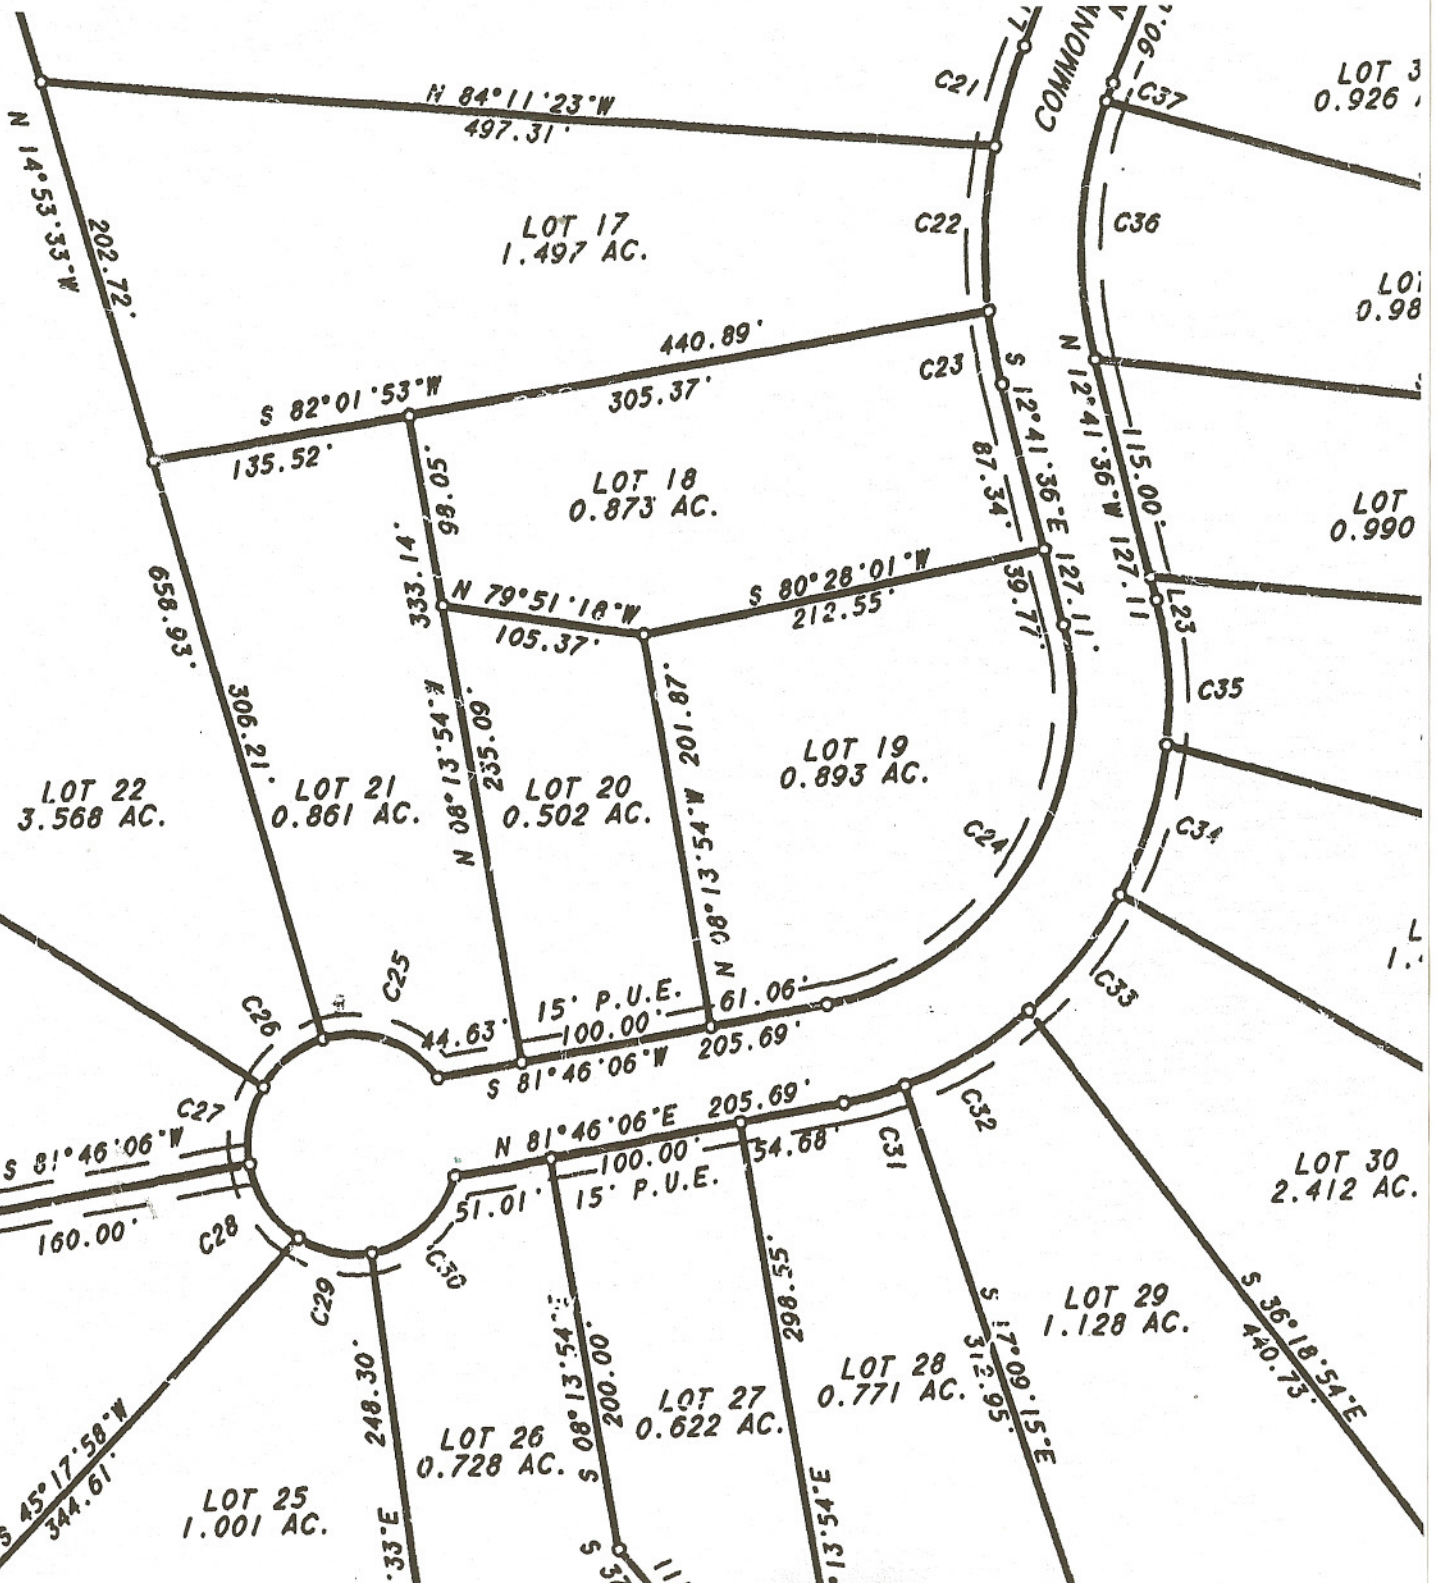

LAWSON
190-1-1
N 54°15'16"E
386.60

IRON PINS SET
25' FROM CORNERS
ALONG BRANCH

D.B. 190A PG. 824
D.B. 513 PG. 824
D.B. 445 PG. 421-PLAT

BRANCH
N 05°46'57"E
277.94
MARKED 18"
POPLAR

LOT 17
1.497 AC.

LOT 18
0.873 AC.